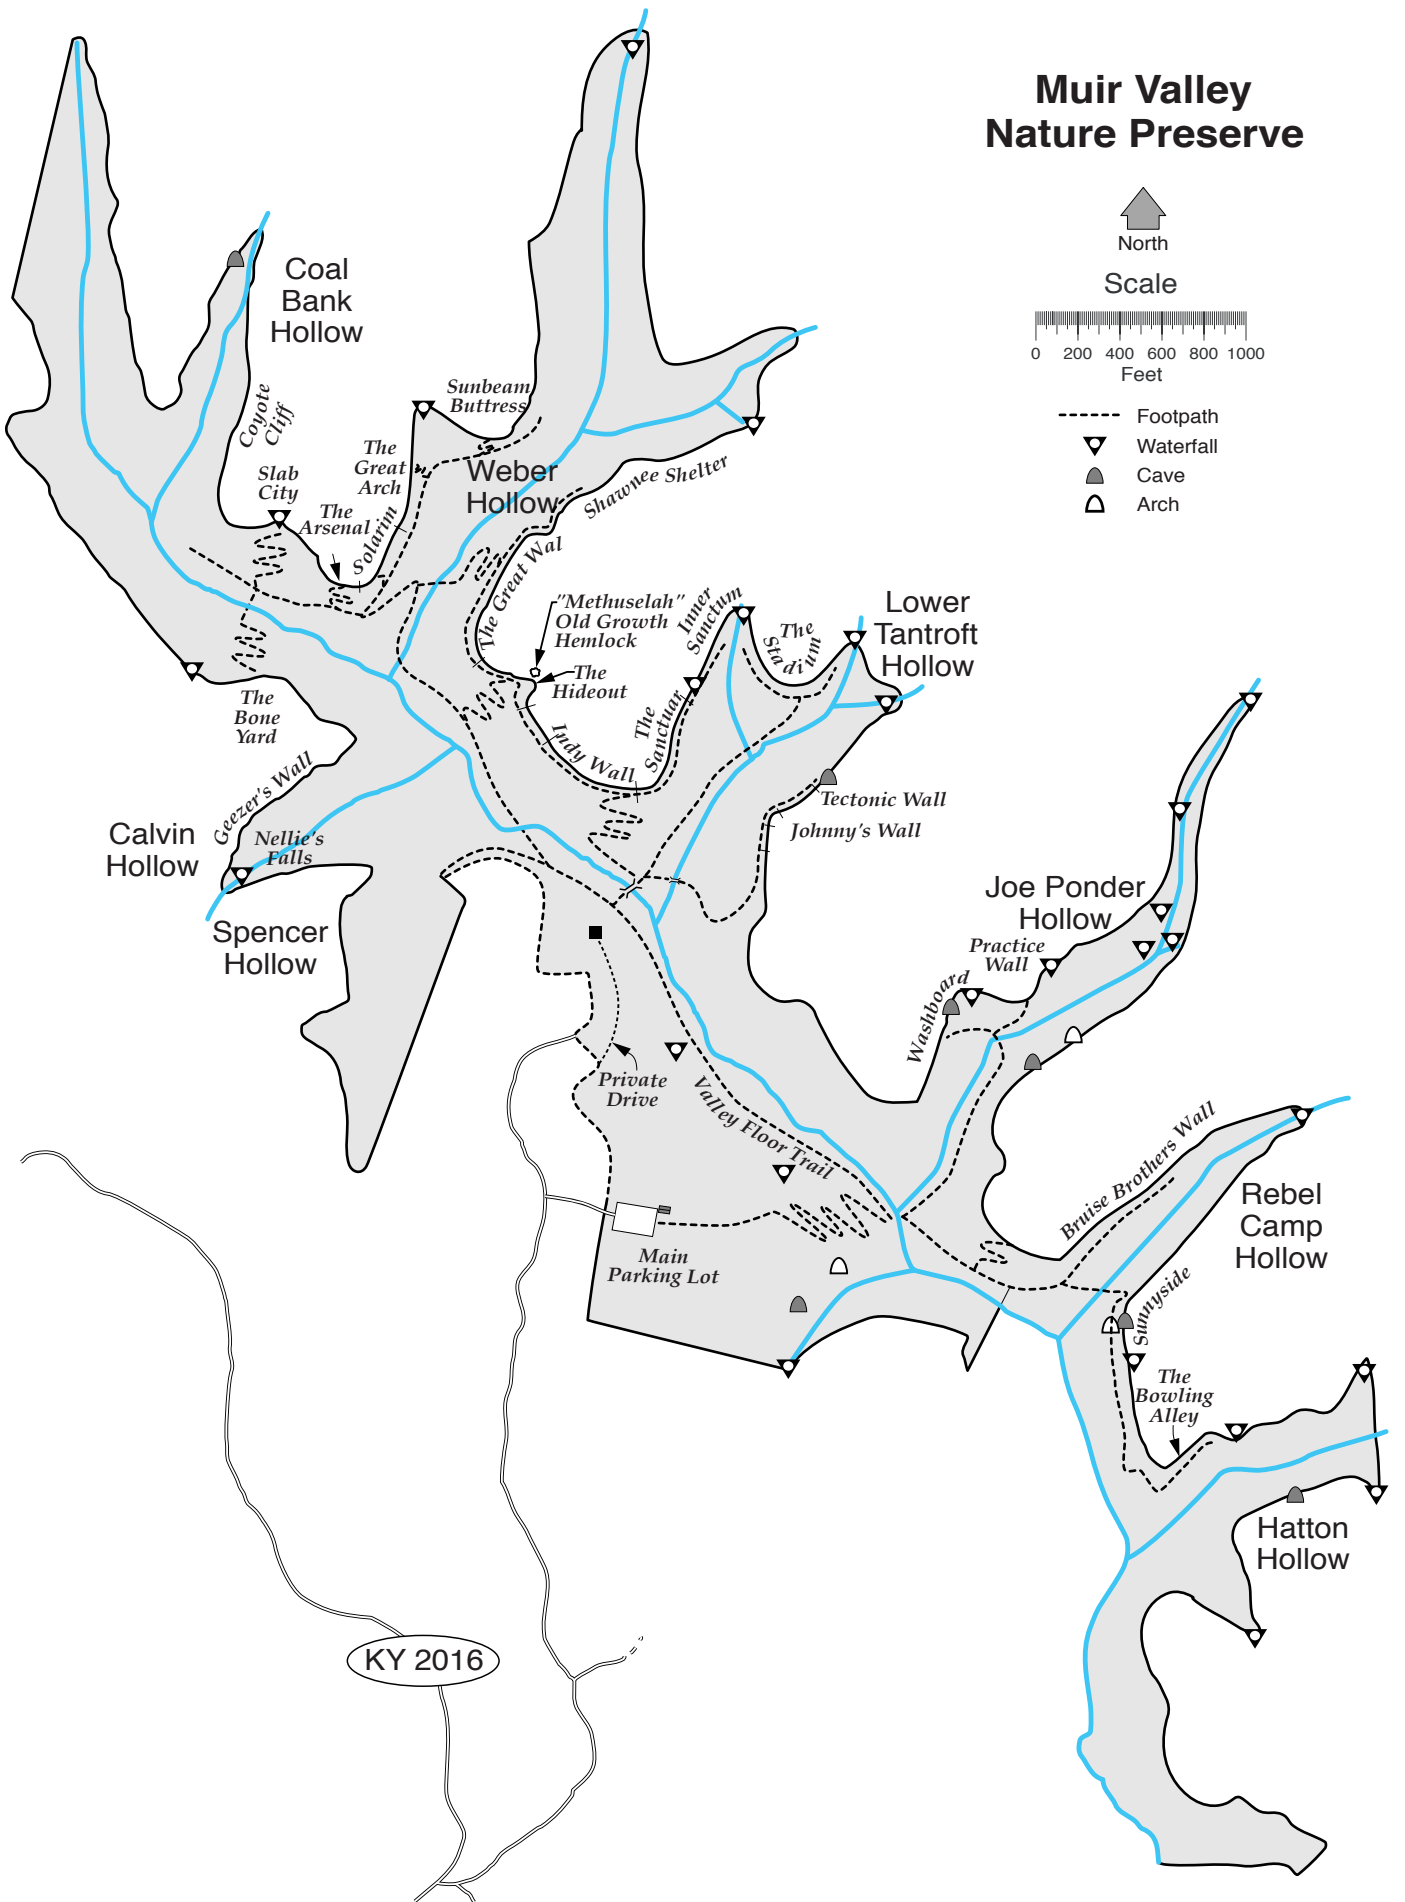

Muir Valley Nature Preserve

North

Scale

- Footpath
- ▼ Waterfall
- ▲ Cave
- △ Arch

KY 2016