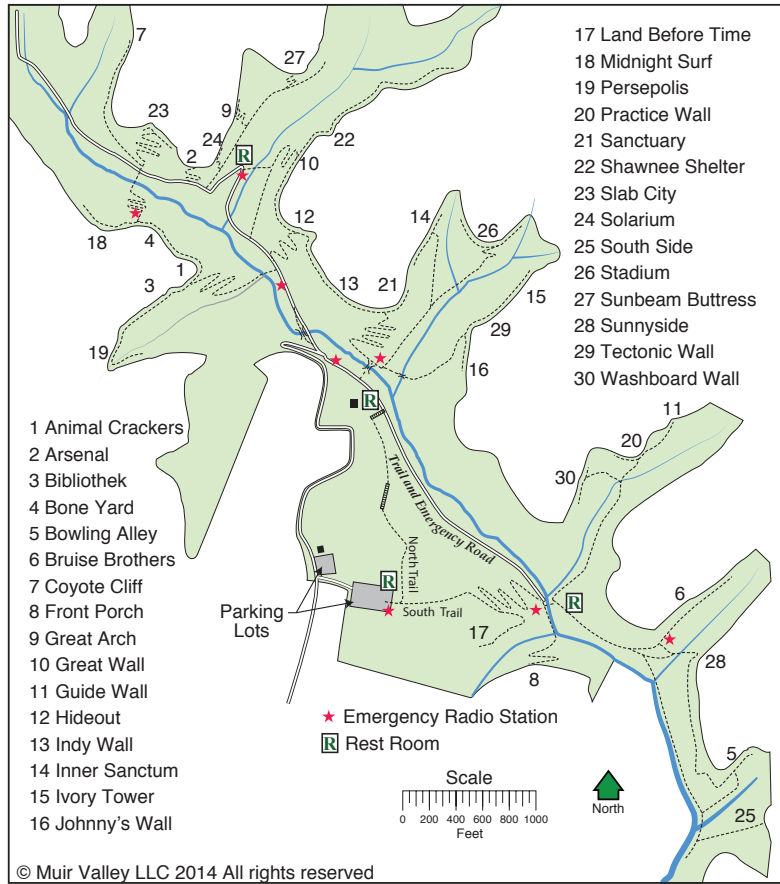

Climbing Route Information Guide for Muir Valley

© Muir Valley LLC 2014 All rights reserved

Locations of Muir Valley's thirty climbing areas

The name and grade of each route in Muir is labeled on a metal disk on the rock face at eye level.

Number and difficulty grade of climbs in each of Muir's 30 climbing areas

Trad -Yellow

1

Sport -Pink

1

Area	5.1-5.6	5.7	5.8	5.9	5.10a	5.10b	5.10c	5.10d	5.11a	5.11b	5.11c	5.11d	5.12a	5.12b	5.12c	5.12d	5.13a	5.13b	5.13c	5.13d
1			3	1		1					1									
2			1	1				1	1	1		1	1	2	1					
3	2					1			2	4	7	3	1							
4	1	1	1	1	4	1	2	2	2	2	2	2	3		1					
5					1	1	1						1							
6	2	3	4	2	4	3	2	1	3	2	2									
7	1				1	2	1	1	2	1			1							
8	3								1					1	1			1		1
9			1	1	1				1	2			2							
10	1	1	1	2	3			1	2	1			1							
11			3	3																
12		2	3	1	1	2	1	4	2	1		1	1							
13			1	1	1	1	1			3	2	1	1	1	1					
14		2	2		1	1		1		1	1		1	1						
15												1		1	1				1	
16		2	1	1	1	3	1		1											
17		1	2	2	1		1													
18										1				2	3		2	1		
19										1			2		1		1			
20	4	3	1	2	2	2	1	1	3	1	1		3							
21				2				1		1			1	1		7	3			1 (14a)
22					1						1	1					2			
23		1				1			1	1	1		1	1						
24									1	1	1	1	1	4	2	1	1			
25										1			1							
26		2	1	1	1	1	2	2	1	2	1	1	1	1	1	1	2	1	1	
27	1			1	2	1		3	2	1	2	2								
28	1	1			1		2	2	2		2		1	1	1	1				
29		4	2	1	1	2	4	2	2		2	1			1					
30		1		1		1		1	1	2			1							